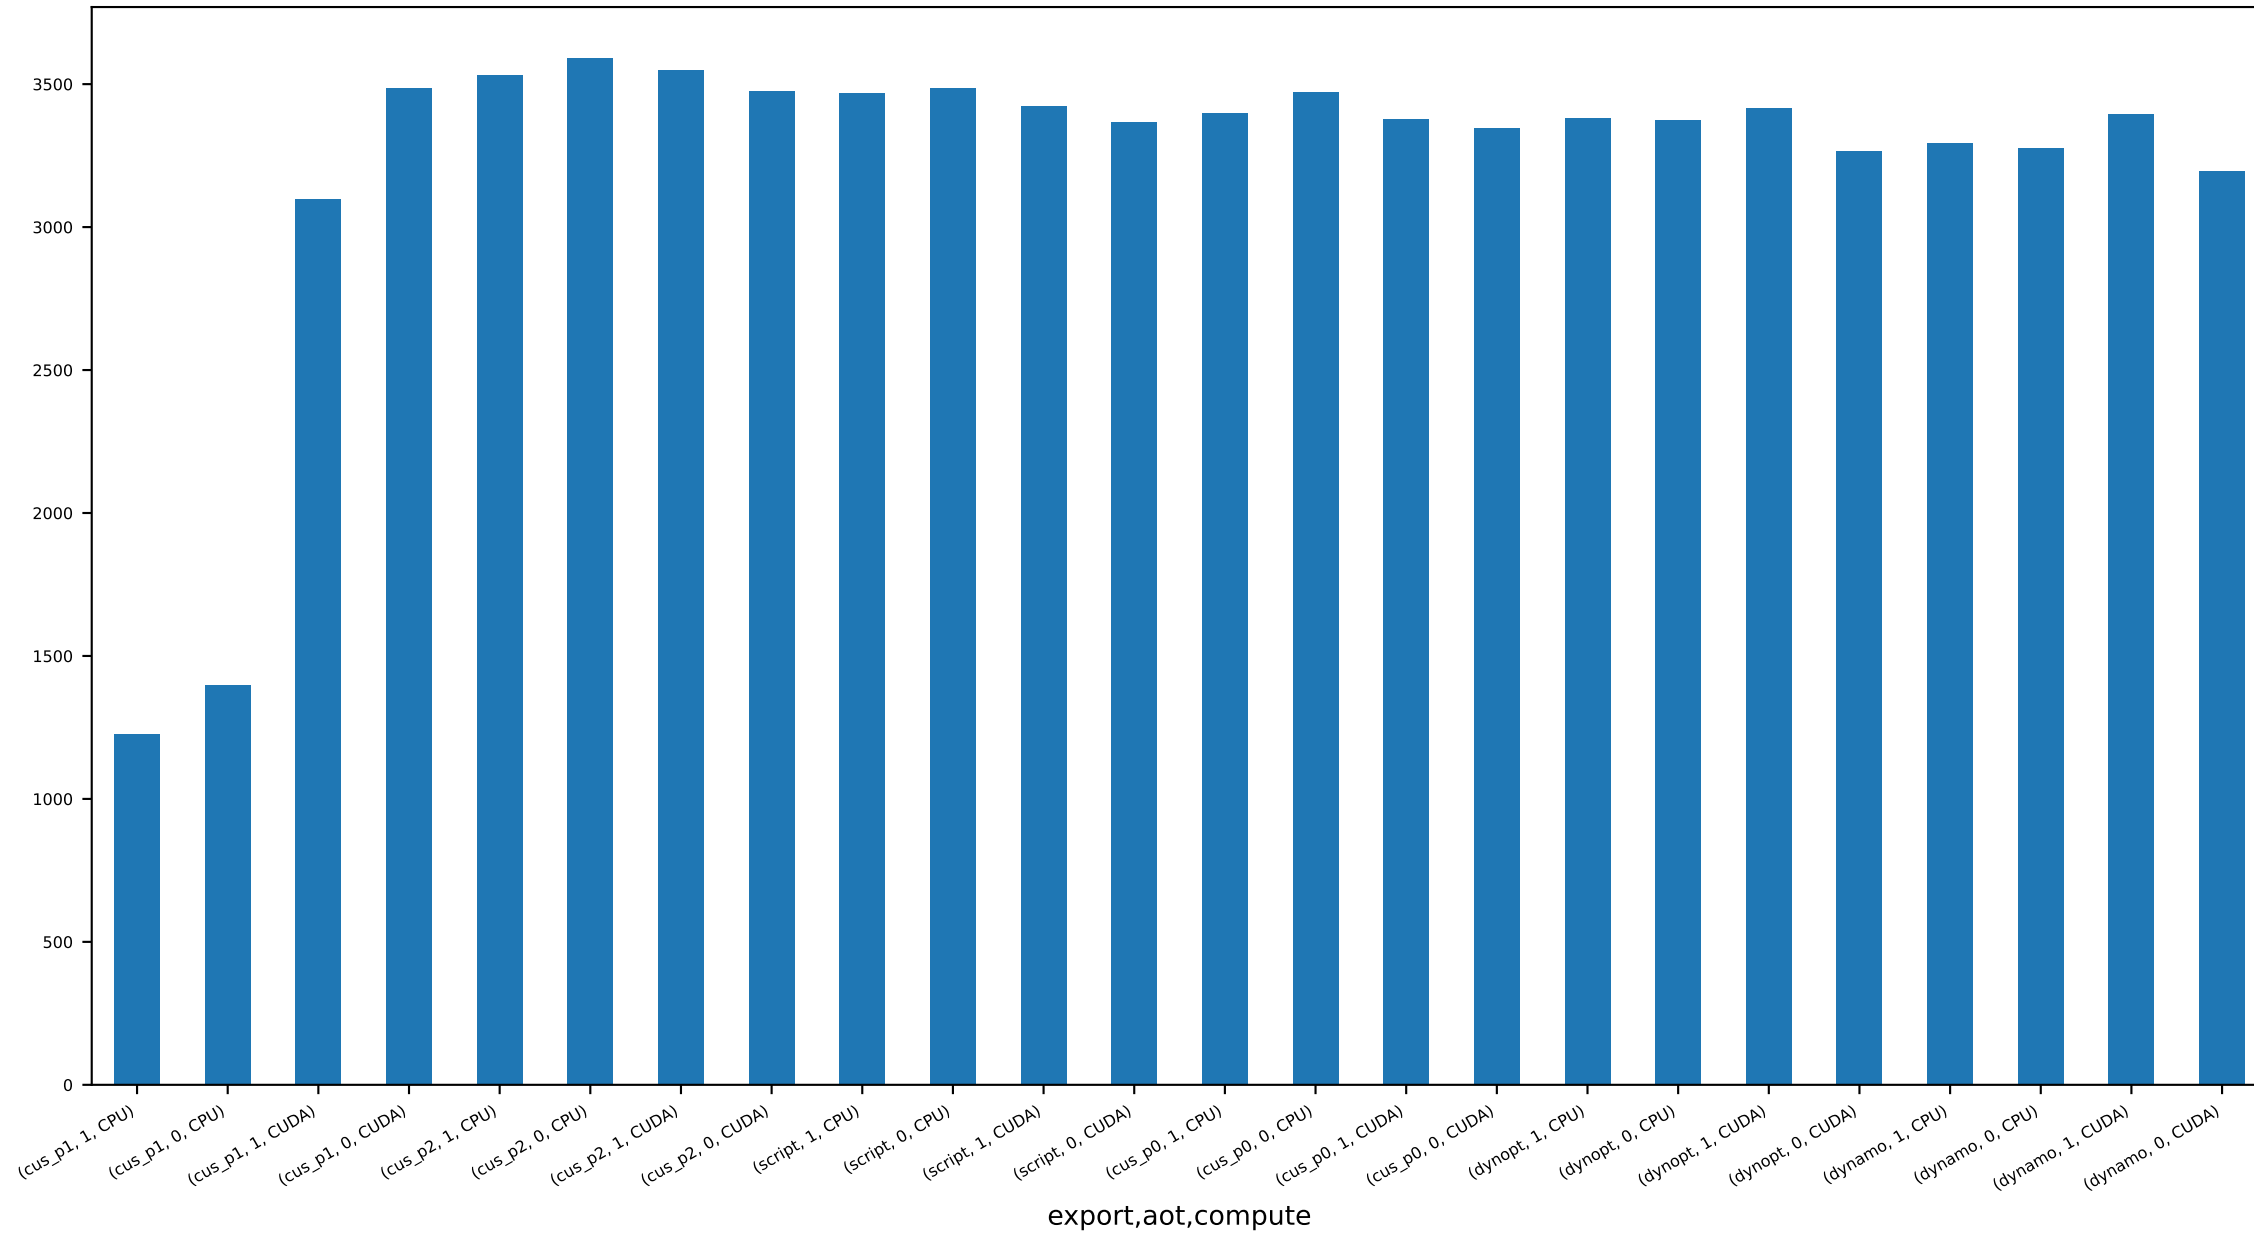

Memory peak (Mb)

nice
Memory peak - memory begin (Mb)

Memory average - memory begin (Mb)

GPU Memory peak (Mb)

GPU Memory peak - memory begin (Mb)

GPU Memory average - memory begin (Mb)