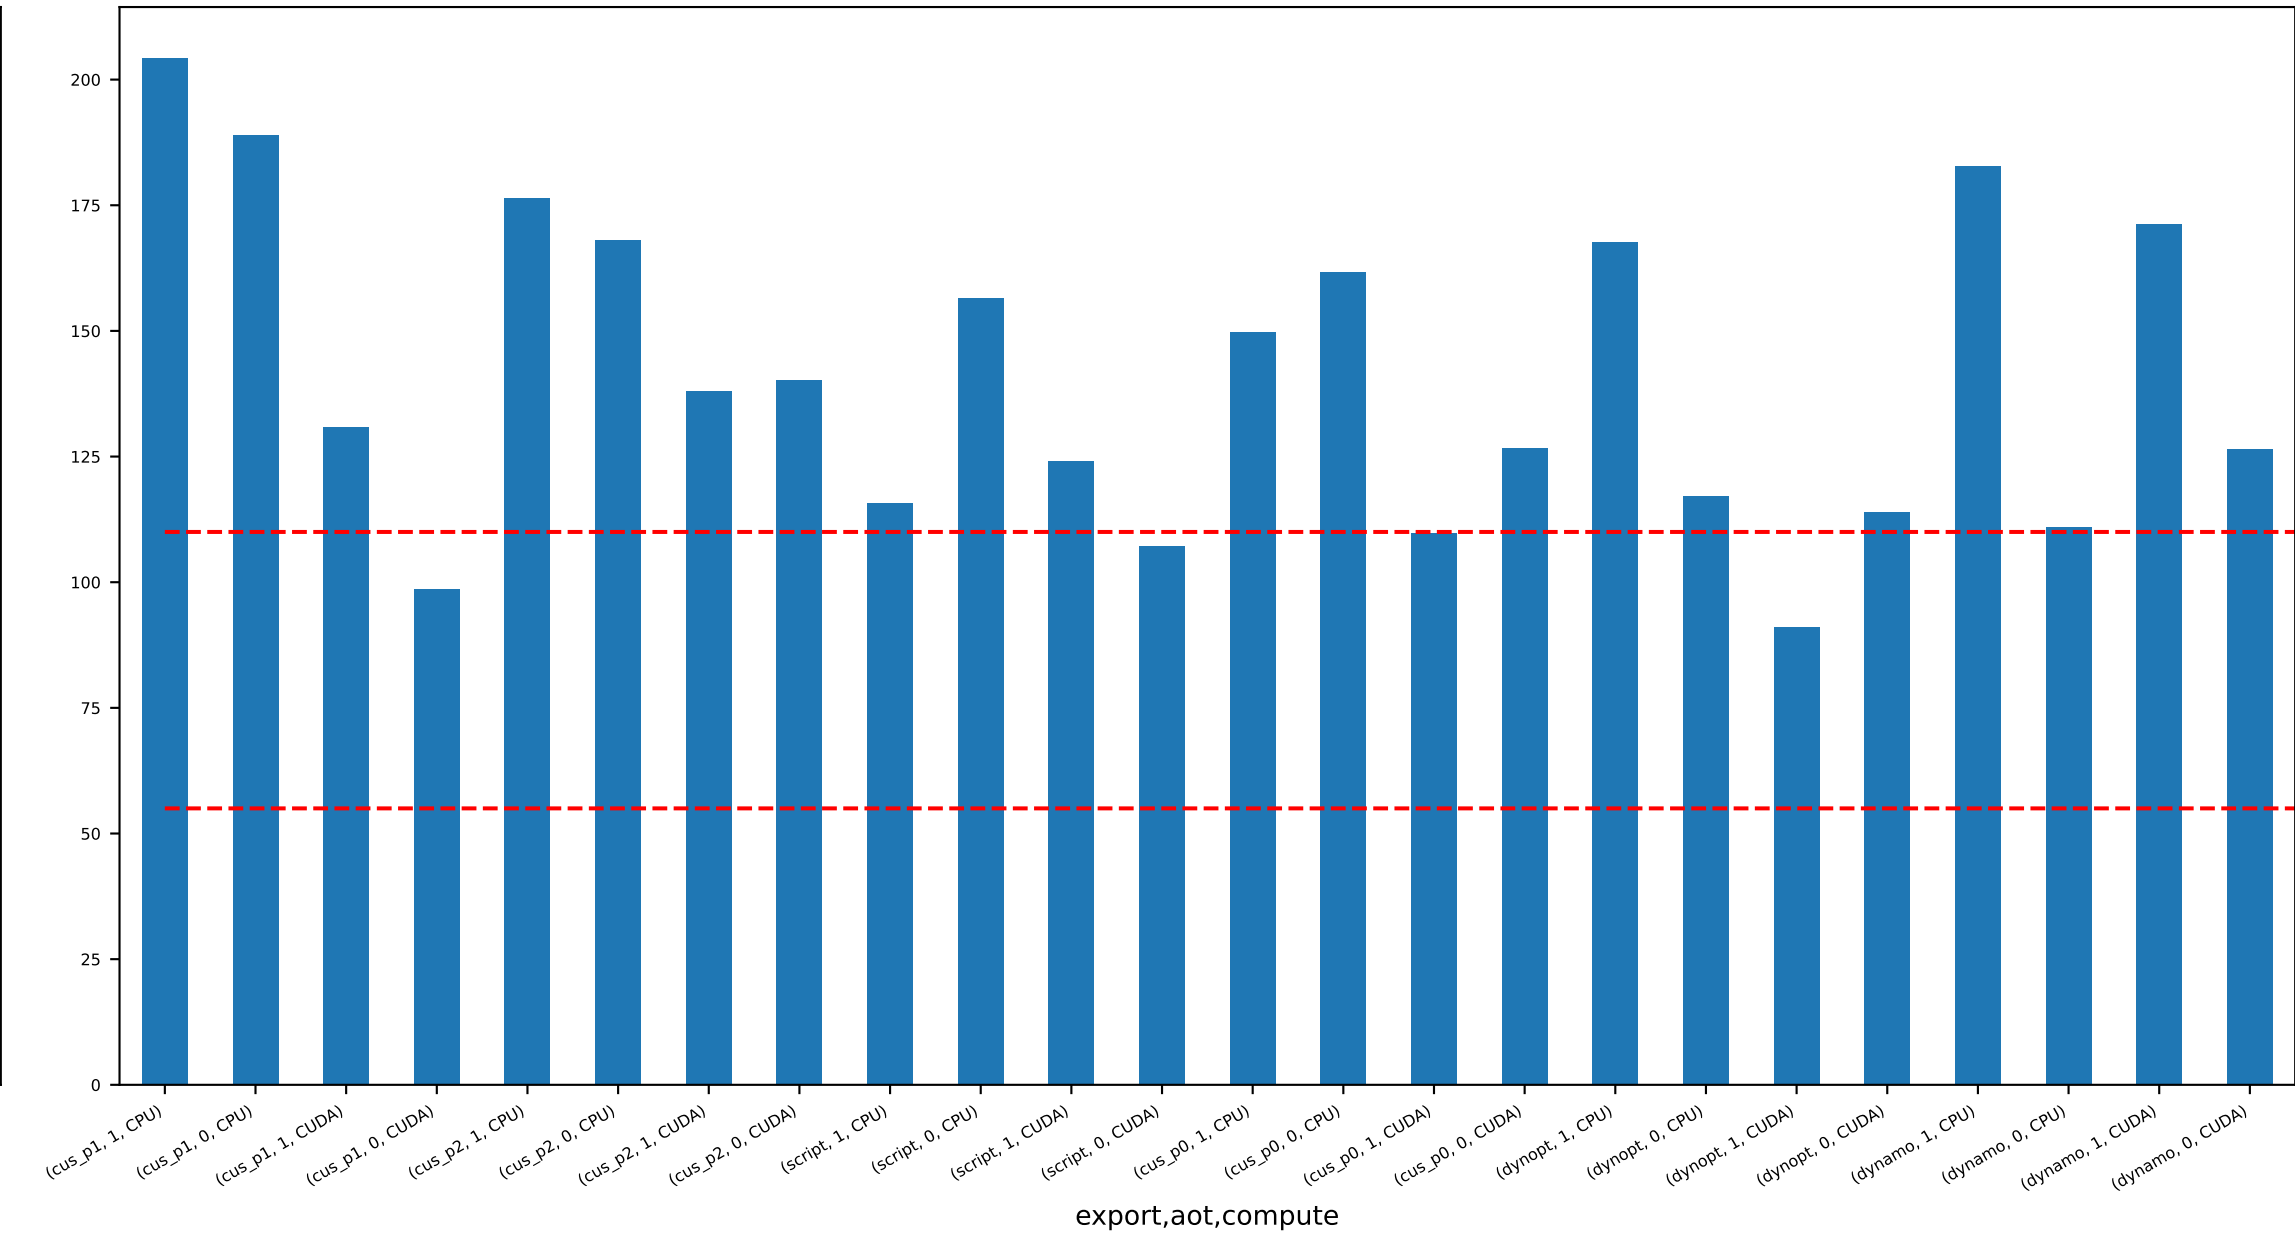

Memory peak (Mb)

nice
Memory peak - memory begin (Mb)

Memory average - memory begin (Mb)

GPU Memory peak (Mb)

GPU Memory peak - memory begin (Mb)

GPU Memory average - memory begin (Mb)