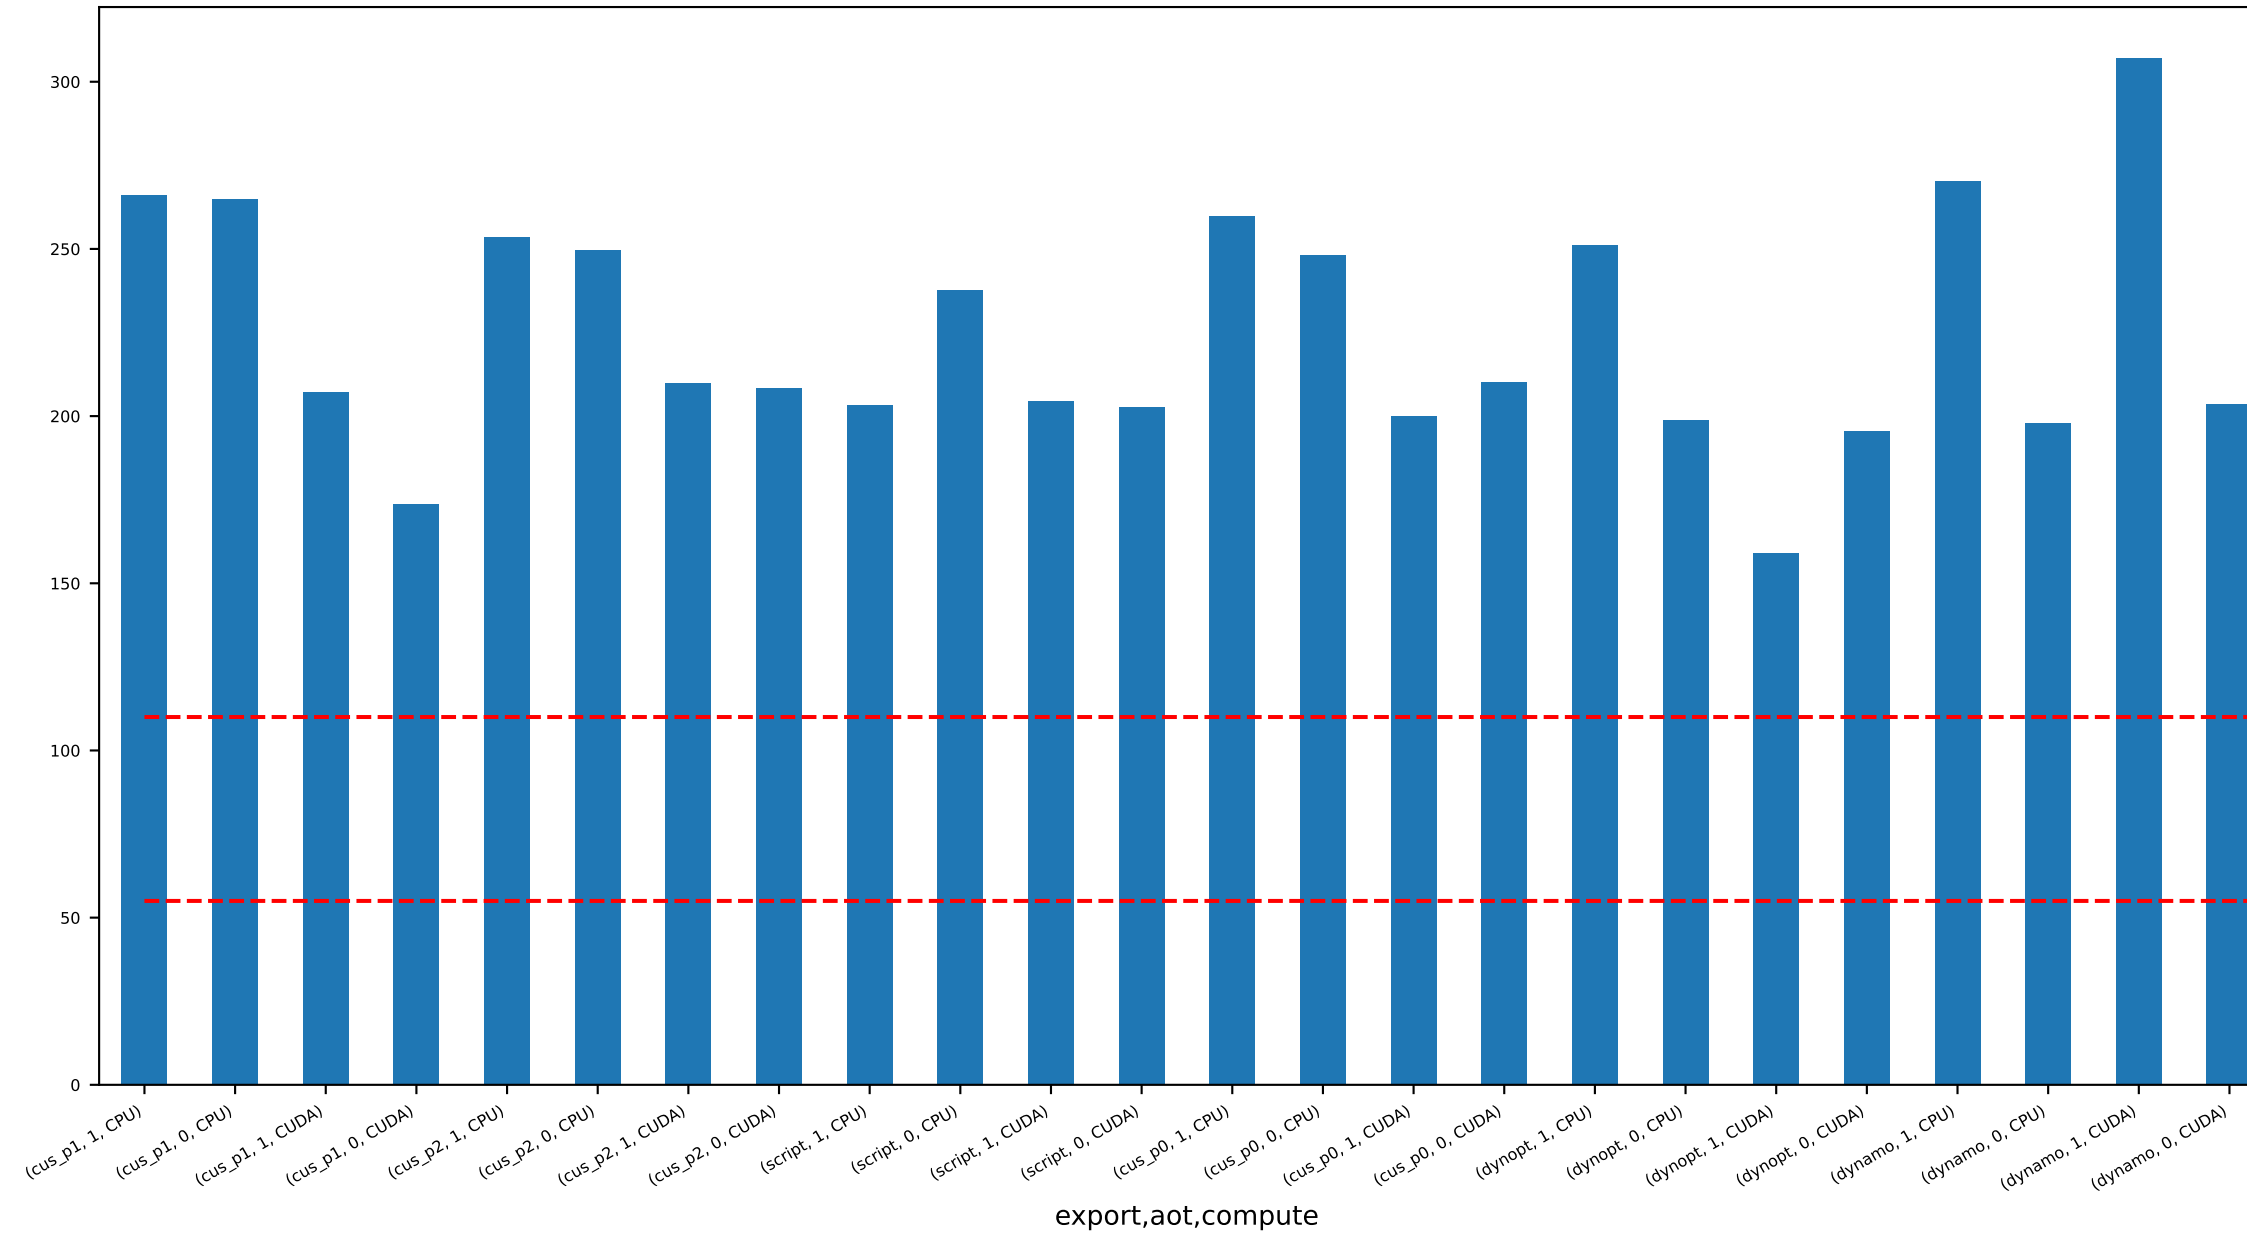

Memory peak (Mb)

nice
Memory peak - memory begin (Mb)

Memory average - memory begin (Mb)

GPU Memory peak (Mb)

GPU Memory peak - memory begin (Mb)

GPU Memory average - memory begin (Mb)