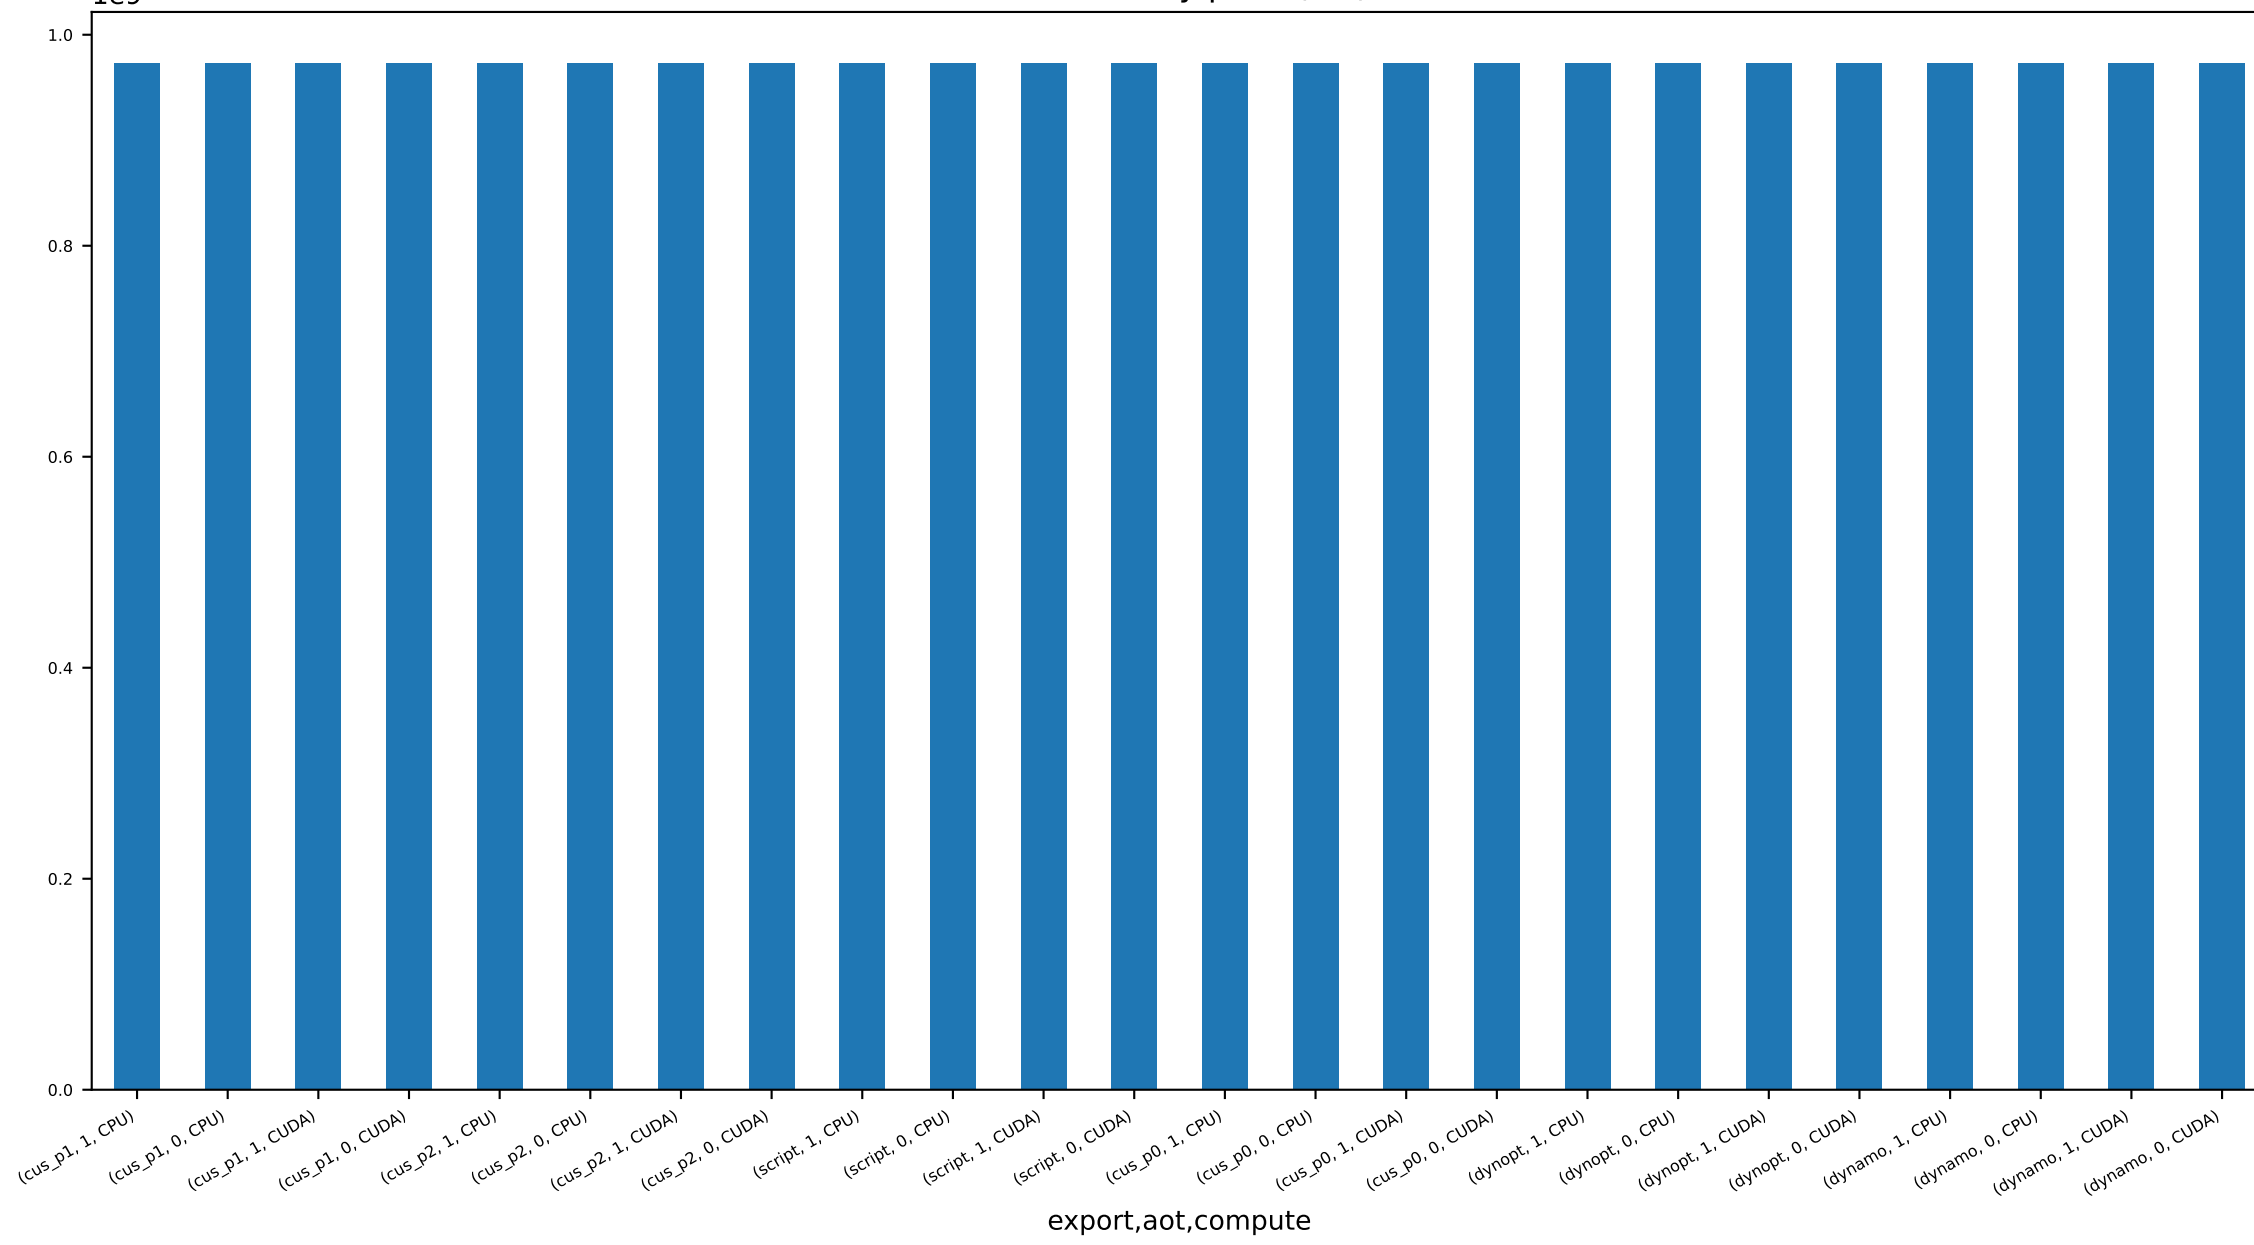

Memory peak (Mb)

nice
Memory peak - memory begin (Mb)

Memory average - memory begin (Mb)

GPU Memory peak (Mb)

GPU Memory peak - memory begin (Mb)

GPU Memory average - memory begin (Mb)